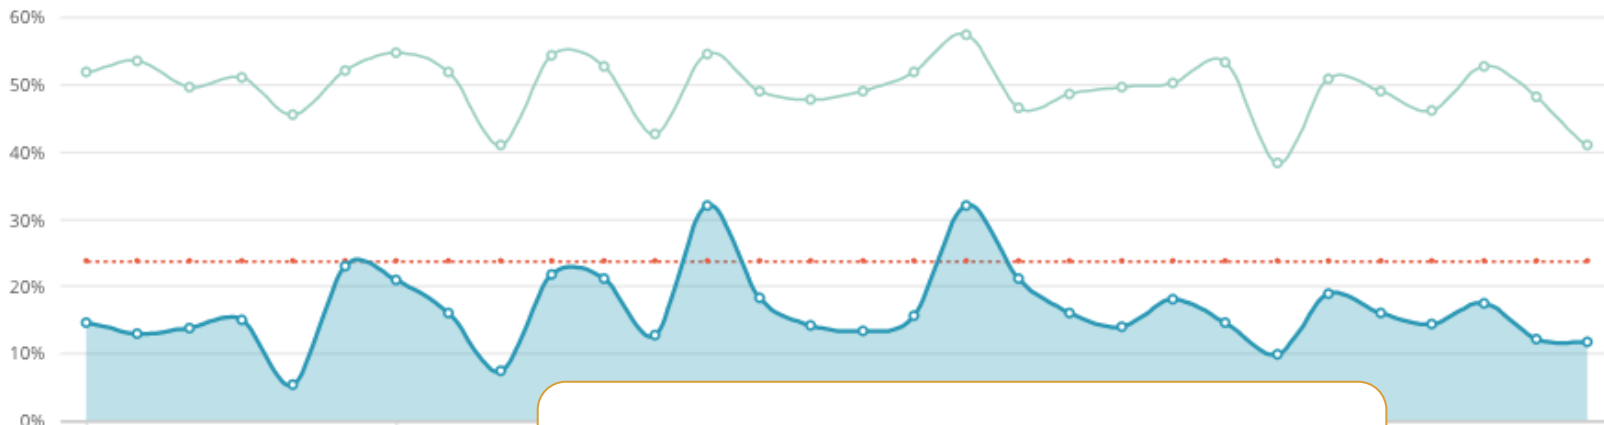

Mailing List

Overview Revenue

All Lists ▾

Open Rate Click Rate Industry Avg. Open Rate

1,234 subscribers, up from 519 last time

Consultation and engagement activity

2014/15

	Responses
20 mph consultation	121
Local Development Plan 2	137
Village Show / Prize Draw	200
Baileyfield Planning App	423
Portobello Loos Closure	304
Beach Volleyball Courts	160
Brighton Place Resurfacing	393
Towerbank Informal Consultation	182
Retirement Development	109

	Responses
Newcraighall North	20+
Abercorn Terrace Pedestrian Crossing	129
ScoMid February	100
ScotMid March	59
School Holiday changes	60
Beach Zones consultation	600+
ScotMid May	50
ScotMid June	30