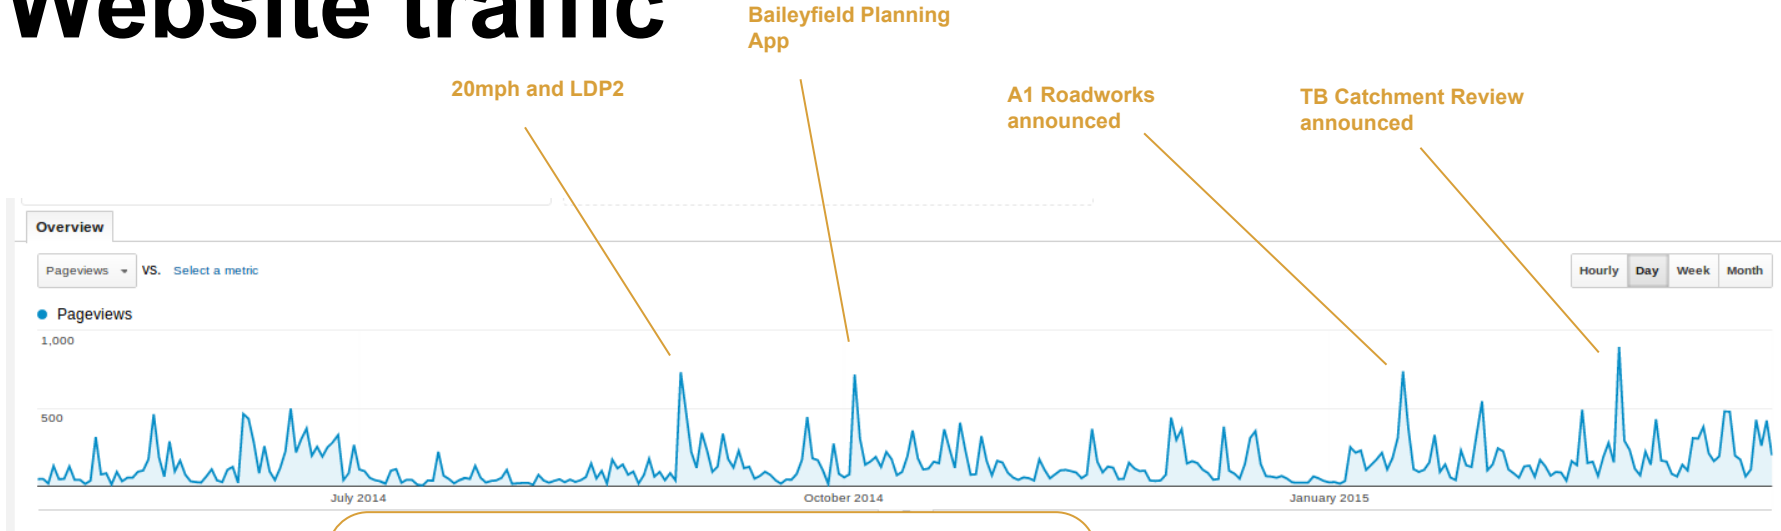

# Website overview

● Sessions

Sessions

34,935

Users

18,575

Pageviews

63,395

Pages / Session

1.81

% New Sessions

52.13%

- 18,575 website users in the period
- 34,934 visits (user sessions)
- 63,395 pages viewed

■ New Visitor ■ Returning Visitor

# Website traffic

- Day-to-day usage driven by community matters

Total likes are 1060, up from 481 in May 2014

Reach and Engagement heavily topic driven and varies from week to week