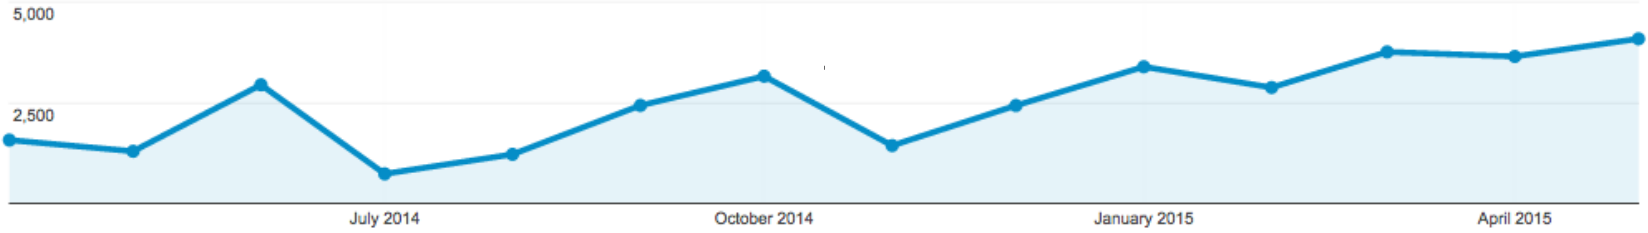

# Portobello Community Council

Engagement Statistics - Annual Report 2015

# Website overview

● Sessions

Sessions

34,935

Users

18,575

Pageviews

63,395

Pages / Session

1.81

% New Sessions

52.13%

- 18,575 website users in the period
- 34,934 visits (user sessions)
- 63,395 pages viewed

■ New Visitor ■ Returning Visitor