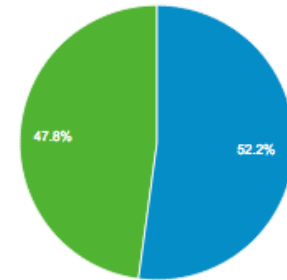

# Website overview

● Sessions

Sessions

34,935

Users

18,575

Pageviews

63,395

Pages / Session

1.81

% New Sessions

52.13%

- 18,575 website users in the period
- 34,934 visits (user sessions)
- 63,395 pages viewed

■ New Visitor ■ Returning Visitor

# Facebook

Portobello Community Council

See Insights

	LAST WEEK	PREVIOUS WEEK	TREND
Total Page Likes	1,060	1,055	0.5%
New Likes	9	7	28.6%
Weekly Total Reach	7,801	3,216	142.6%
People Engaged	1,347	409	229.3%

Total likes are 1060, up from 481 in May 2014

Reach and Engagement heavily topic driven and varies from week to week